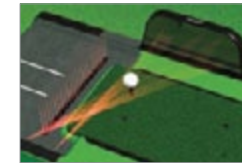

N TYPE HARDWARE

N TYPE Main Components

GOLFZON N Sensor System

-Over 170 infrared sensor modules
-measure ball speed, direction and spin