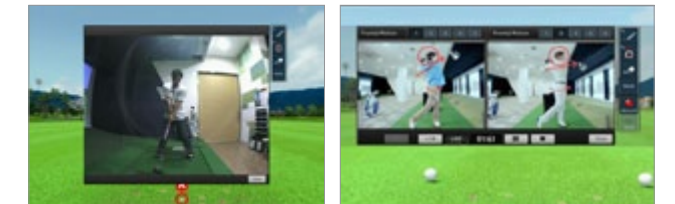

## User-friendly menu system. 6

Select from our wide range of different play modes for training fun: Driving Range, Short Games, Challenge Mode, Mini Rounds and Field Practice.

## Swing replay / Compare mode & Line drawing 8

Mirror mode shows your swing motions in real-time. Compare mode displays two swing motions simultaneously for comparison. Line Drawing mode allows you to draw lines to mark what you are doing wrong. You can use these modes on your own or with a lesson pro. \* Synched with web for save and review