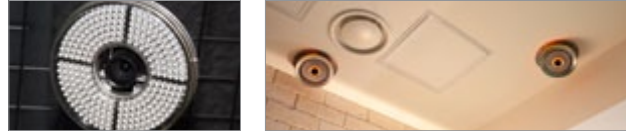

GDR FEATURES

GDR Main Spec.

VISION Sensor / Flexible ball setting 1

Sensors on two high-speed cameras measure club trajectory, impact, and ball movements to simulate draw, fade, and trouble shots. A ball gets ready anywhere on the VISION mat and VISION sensor automatically recognizes the ball, so you can play without even a second delay.

VISION Swing Plate 2

Equipped with a GOLFZON standard auto tee-up and a wide plate, VISION Swing plate allows shots anywhere on the mat. 360 degrees of directional movement provides lifelike play by physically simulating course slopes from tee-box to putting green.